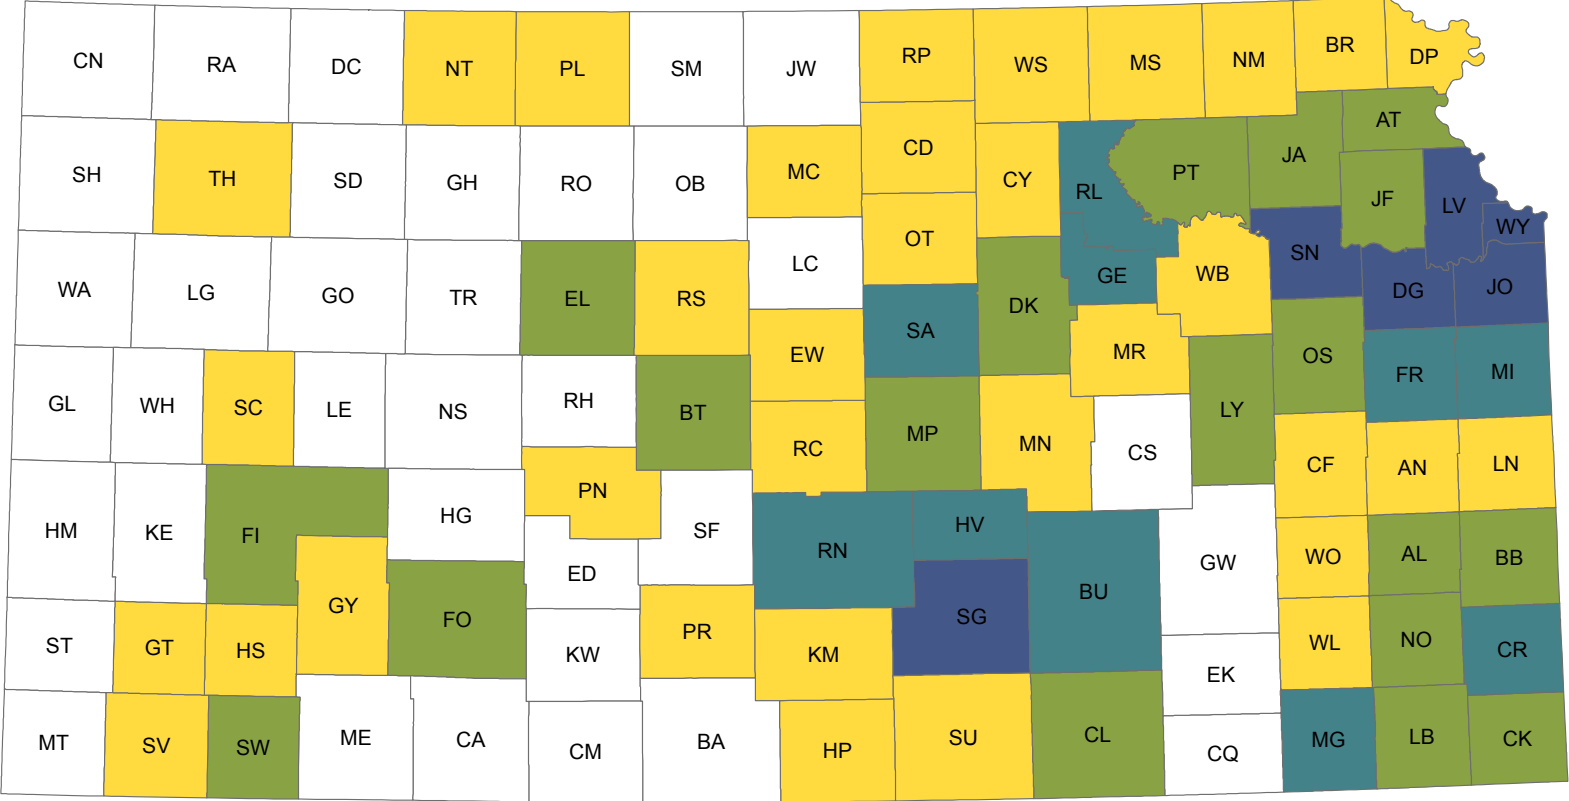

Population Density By County of Residence Kansas, 2016

State Rate: 35.6

Legend

Figure B6