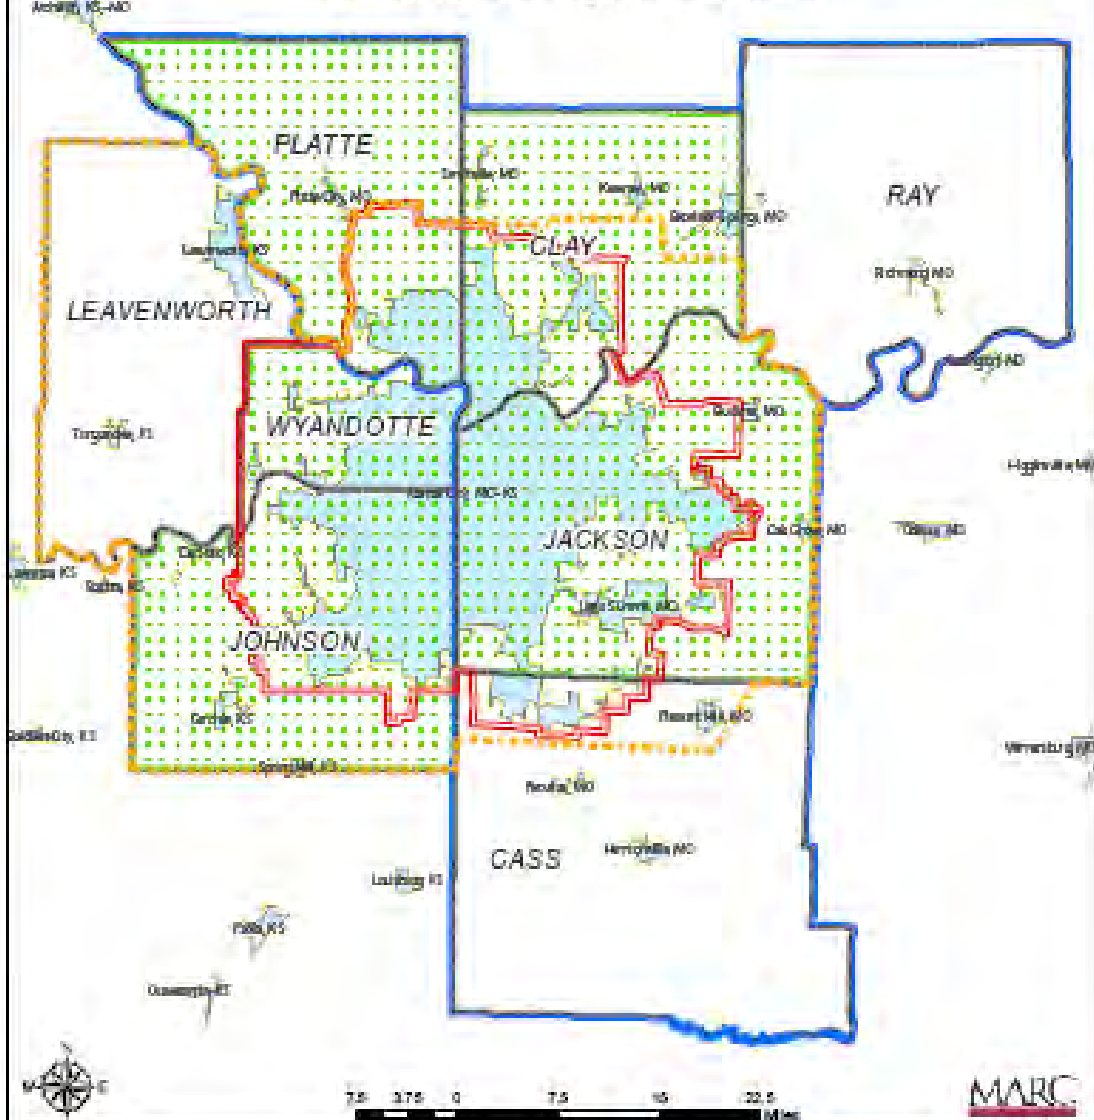

**KANSAS IMPLEMENTATION  
PLAN REVISION – KCMA  
OZONE MAINTENANCE PLAN,  
2007**

**APPENDIX A**

# Kansas City Area Regional Boundaries

Legend	
	MARC Metropolitan Planning Boundary
	MARC Regional Planning Commission Boundary (MO)
	Counties
	Air Quality Containment Boundary
	Urban Functional Classification Boundary
	2000 Census Urban Areas