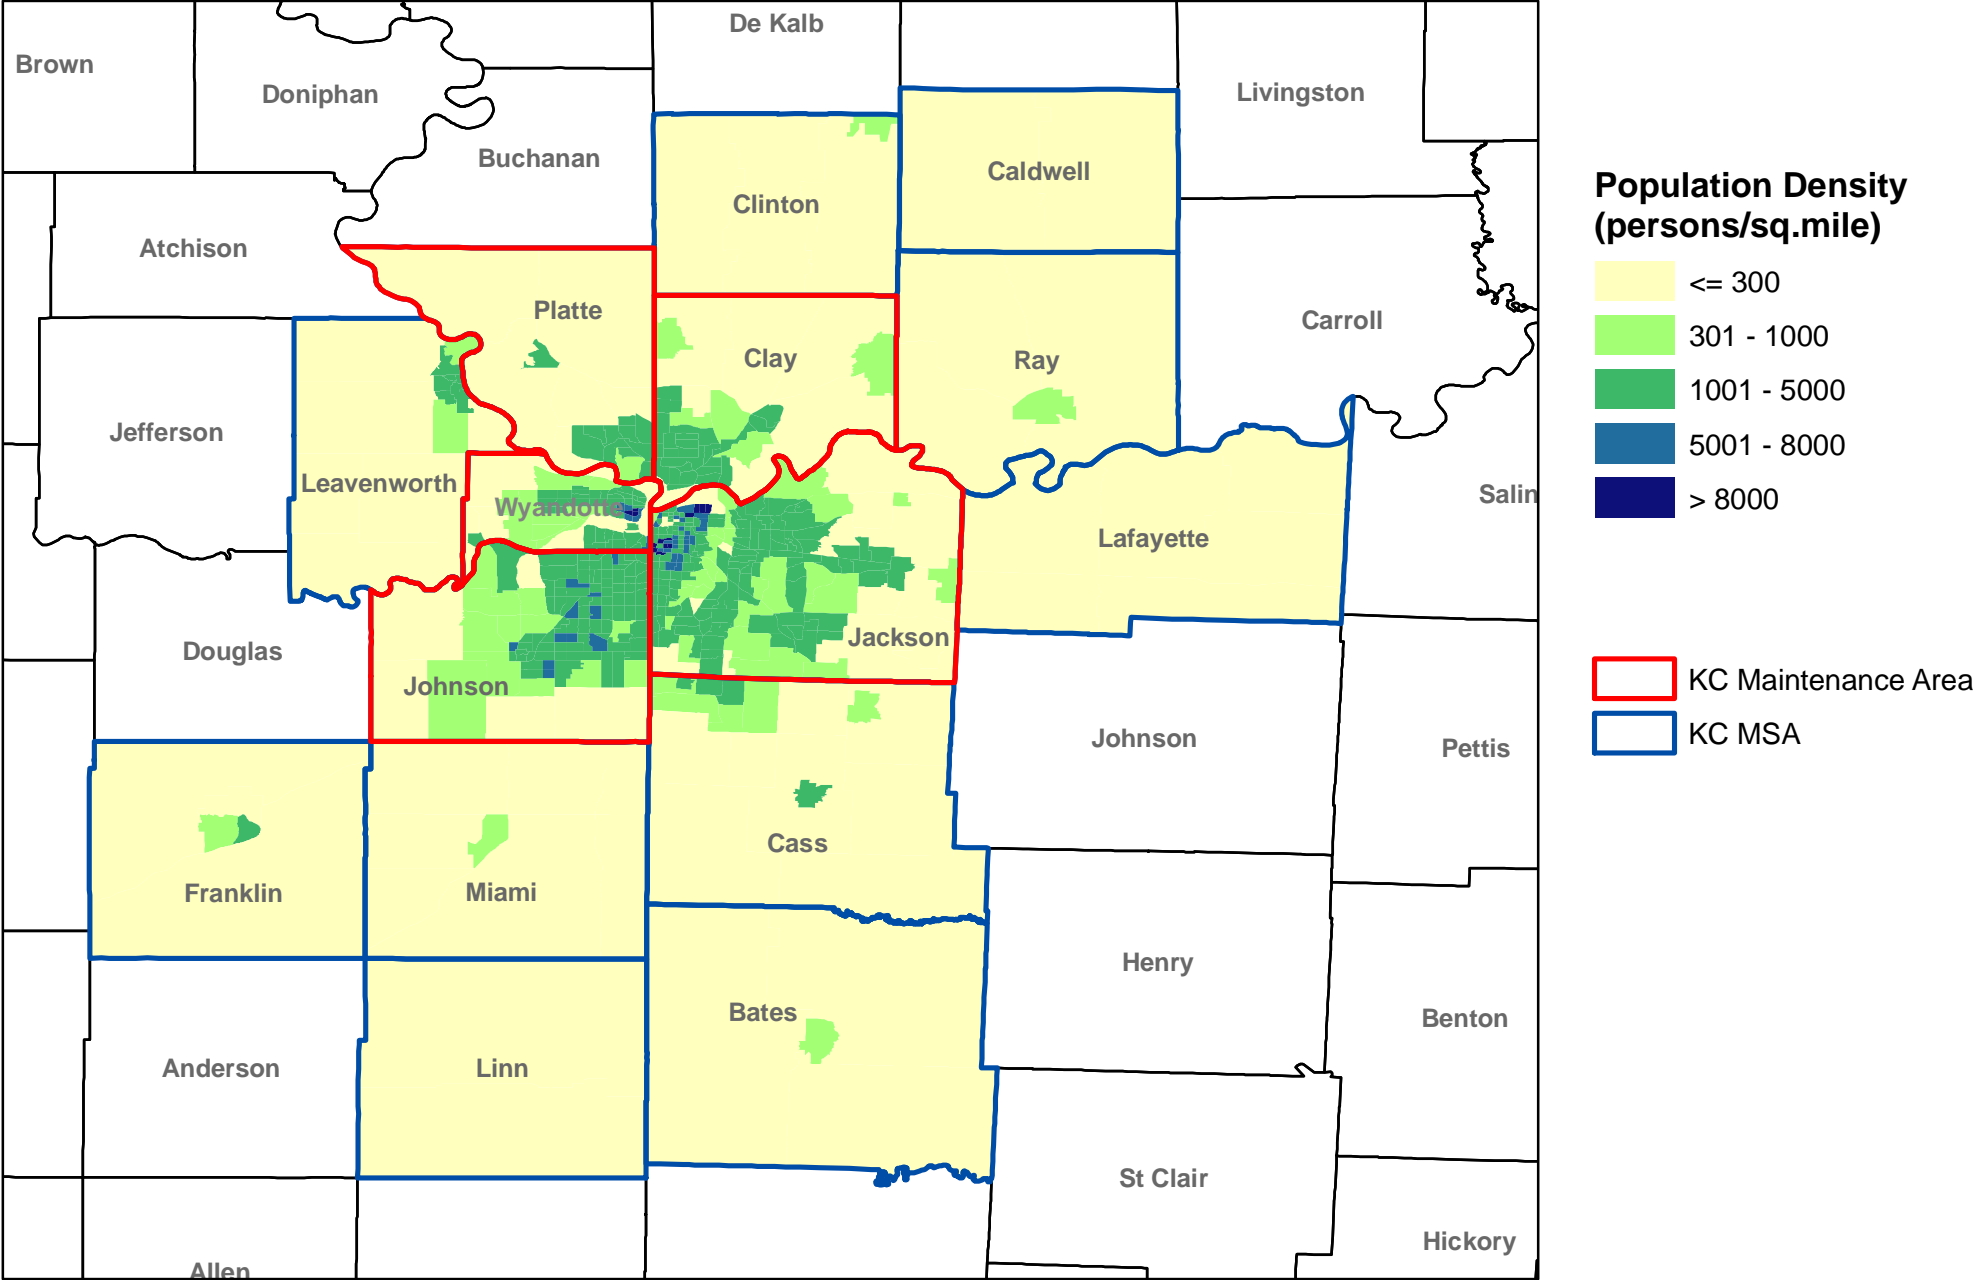

2006 Population Density by Census Tract for Kansas City MSA

Source: 2000 Census Bureau Tiger File, 2006 Population Data from Mid-America Regional Council