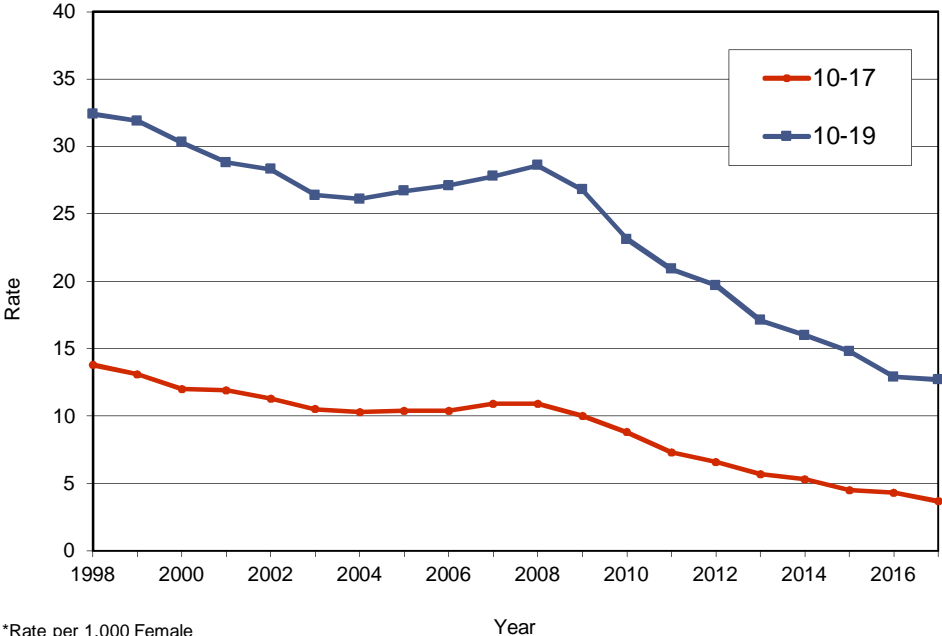

Teenage Pregnancy Rates\*  
by Age-Group,  
Kansas 1998-2017

\*Rate per 1,000 Female  
Age-Group Population  
Residence Data

Figure C8