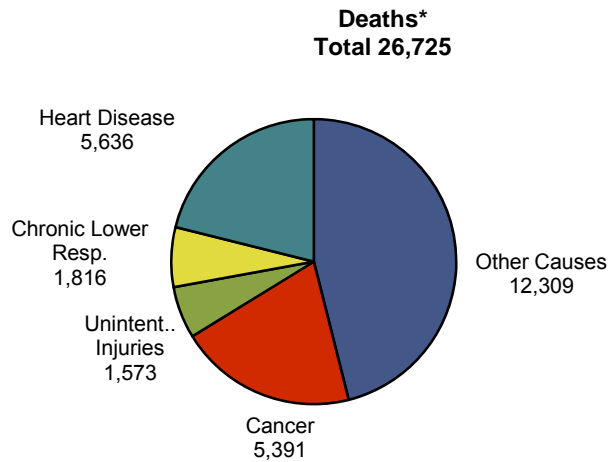

Kansas Vital Statistics for 2017

Marriages† by Marriage Order
Total 17,274
(2 N.S.)

Marriage Dissolutions† By Duration of Marriage
Total 6,494
(205 N.S.)

Figure A2

* Residence Data
† Occurrence Data