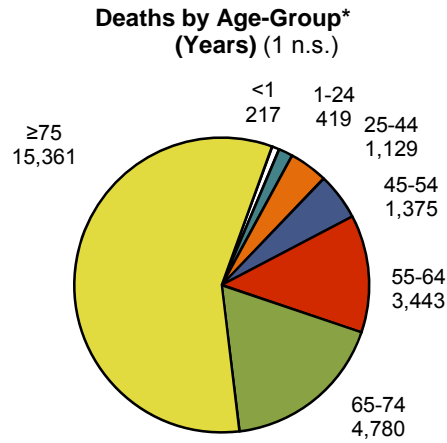

Kansas Vital Statistics for 2017

Marriages† by Marriage Order
Total 17,274
(2 N.S.)

Marriage Dissolutions† By Duration of Marriage
Total 6,494
(205 N.S.)

Figure A2

* Residence Data
† Occurrence Data