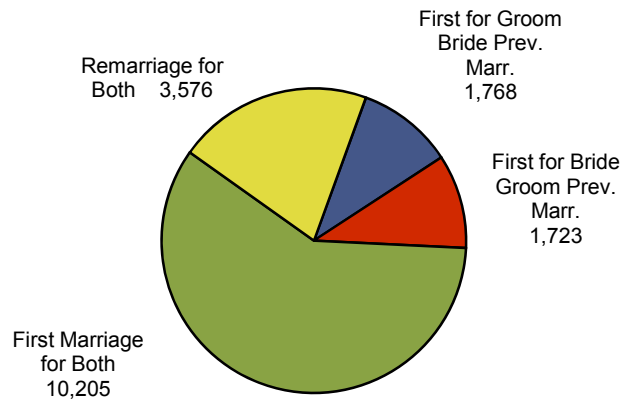

Kansas Vital Statistics for 2017

Marriages† by Marriage Order
Total 17,274
(2 N.S.)

Marriage Dissolutions† By Duration of Marriage
Total 6,494
(205 N.S.)

Figure A2

* Residence Data
† Occurrence Data