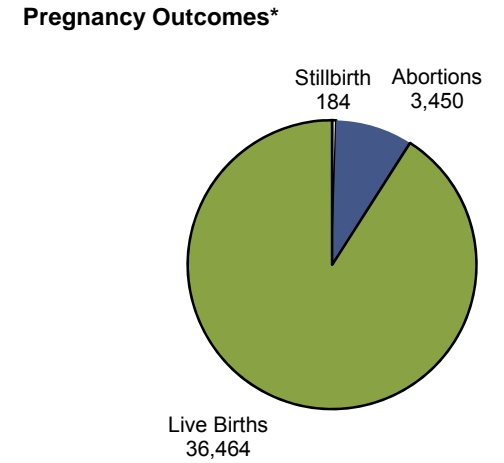

Kansas Vital Statistics for 2017

Marriages† by Marriage Order
Total 17,274
(2 N.S.)

Marriage Dissolutions† By Duration of Marriage
Total 6,494
(205 N.S.)

Figure A2

* Residence Data
† Occurrence Data