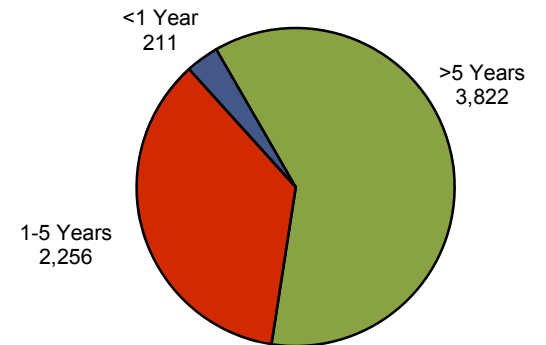

Kansas Vital Statistics for 2017

Marriages† by Marriage Order
Total 17,274
(2 N.S.)

Marriage Dissolutions† By Duration of Marriage
Total 6,494
(205 N.S.)

Figure A2

* Residence Data
† Occurrence Data