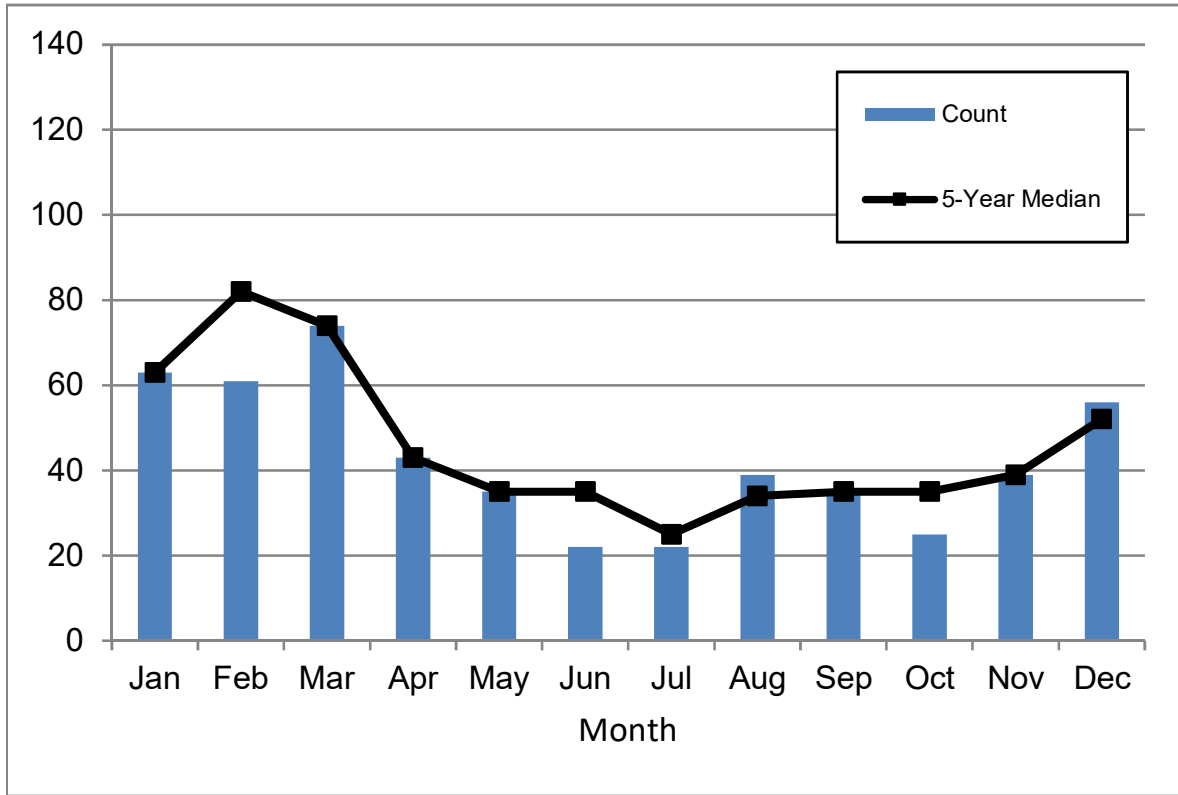

Pneumonia and Influenza Deaths
by Month and by Five-Year Median for Month
Kansas Residents, 2019

Figure E5