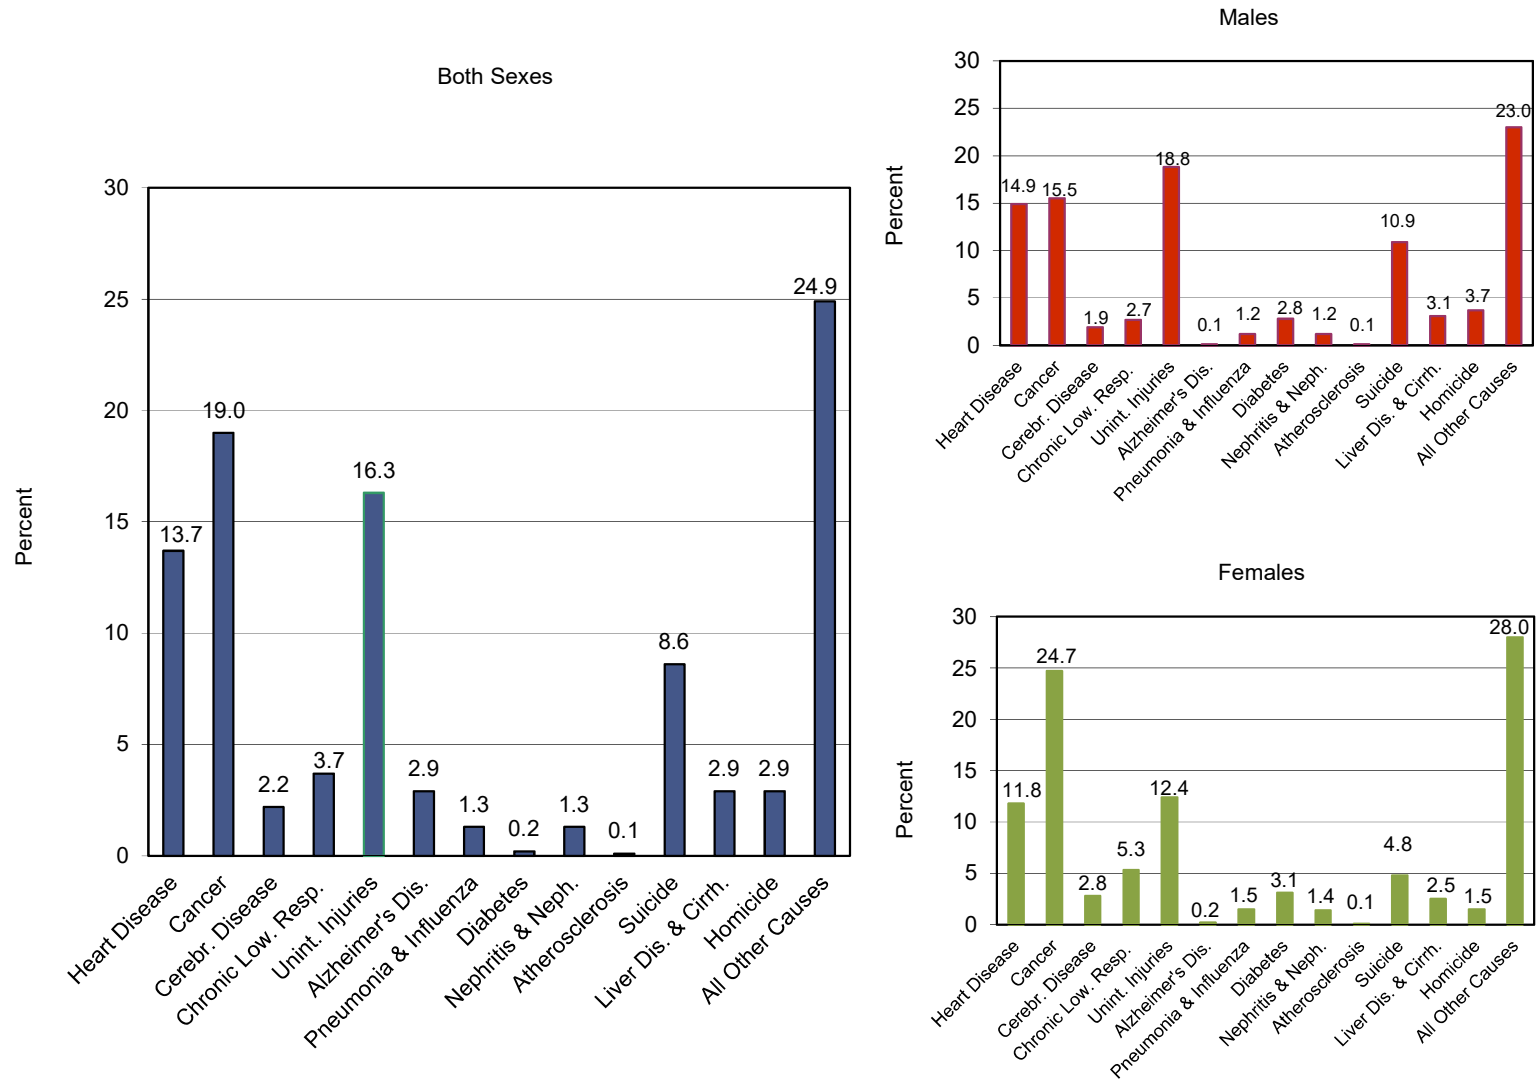

Selected Causes of Death by Percent of Total Years of Potential Life Lost, Kansas 2019

Figure E6