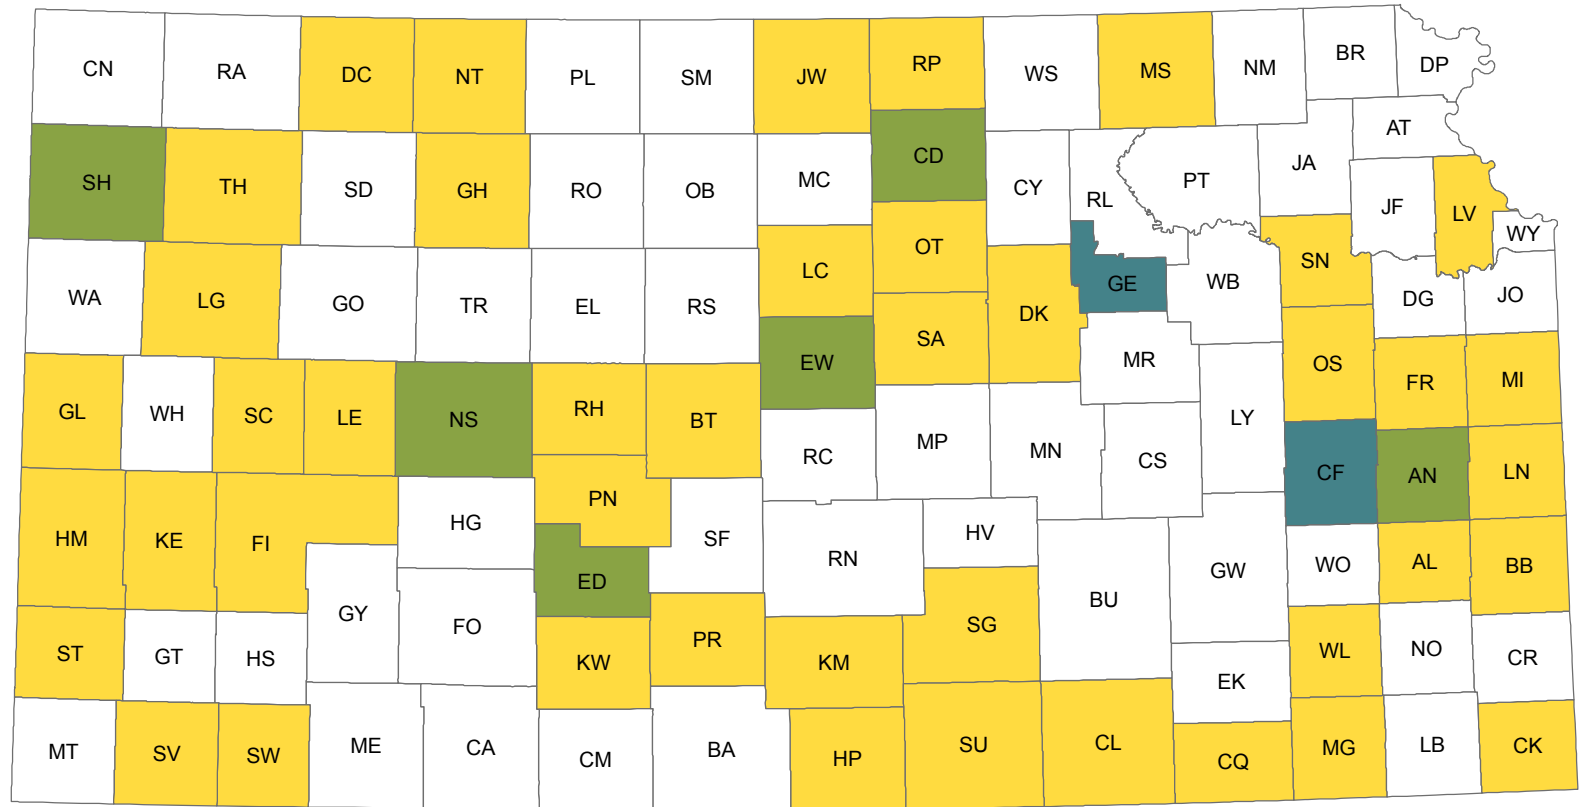

Marriage Dissolution Rates by County of Occurrence Kansas, 2016

Marriage Dissolutions per 1,000 population

State Rate: 2.5

Legend

Figure F8