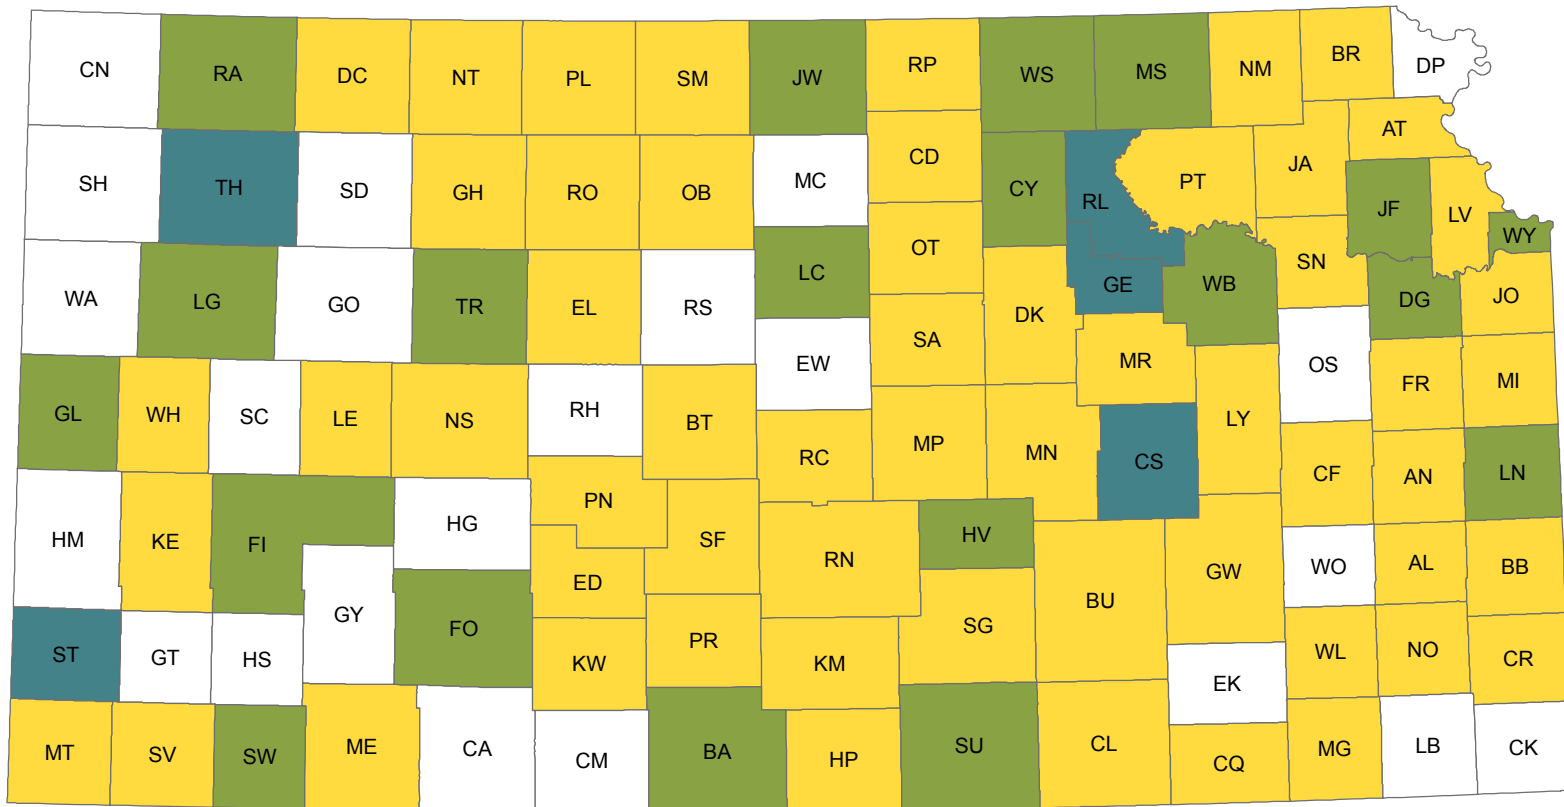

Marriage Rates by County of Occurrence Kansas, 2016

Marriages per 1,000 population

State Rate: 6.2

Legend

Figure F7